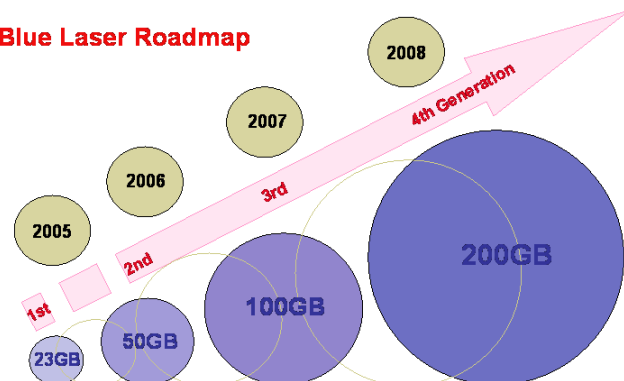

Perfect for the archiving needs of small and medium sized enterprises, the DISC 1000 (U) combines a small form factor with high capacity up to 5 TB and attractive pricing for reliable long term data archiving.

The Technology

The current PDD Blue Laser technology with 23 GB per medium is the first generation of a technology evolution. The second Blue Laser generation Blu-ray for Data offers 50 GB per medium (QI 2006), the roadmap includes 100 GB and 200 GB media capacities.

Blue Laser Roadmap

Four Models, Blue Laser Technology

Optical libraries with Professional Disc for Data and Blu-ray for Data

MODELS	DISC1000(U)PDD	DISC1000PDD	DISC1000(U)BD	DISC1000BD
# of slots	45	90	45	105
# of drives	1 or 2	1 or 2	1 or 2	1 or 2
Capacity max. TB	1.0	2.0	2.2	5.2
Media exchange time	3 sec. average	3 sec. average	3 sec. average	3 sec. average
Intelligent Pack Technology	3 removable packs 330 GB capacity each	4 removable packs 330 GB capacity each	3 removable packs 750 GB capacity each	4 removable packs 750 GB capacity each